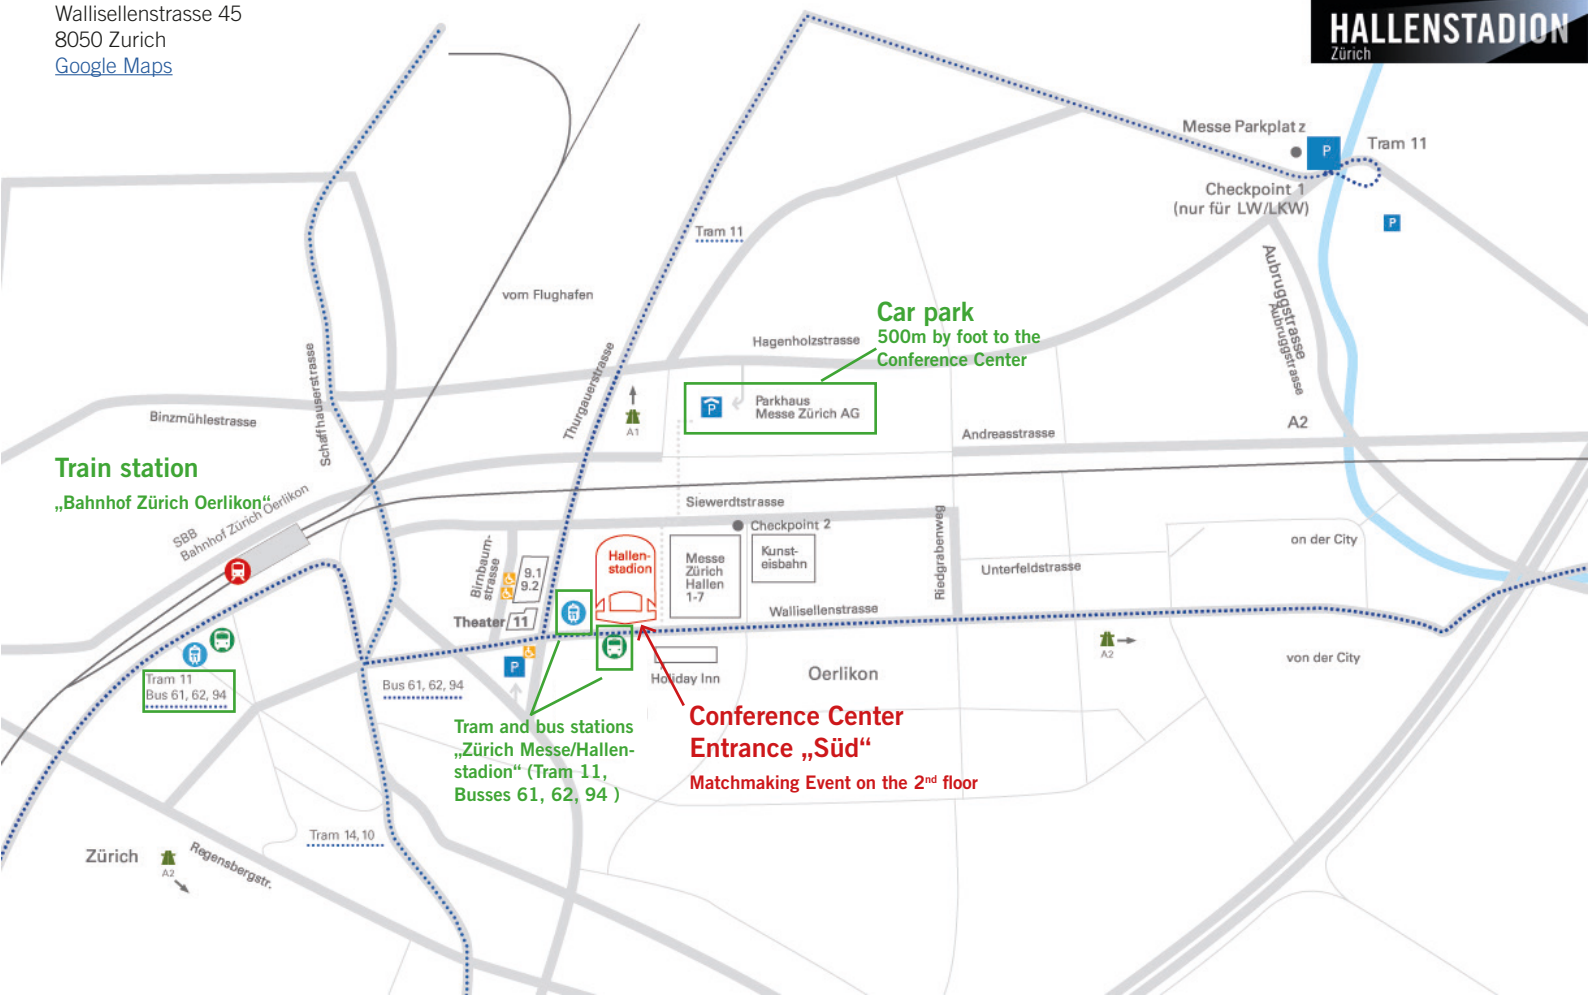

Hallenstadion Zürich (Conference Center)
Wallisellenstrasse 45
8050 Zurich
[Google Maps](#)

HALLENSTADION Zürich

Train station
„Bahnhof Zürich Oerlikon“

Car park
500m by foot to the
Conference Center

Tram and bus stations
„Zürich Messe/Hallen-
stadion“ (Tram 11,
Busses 61, 62, 94)

Conference Center
Entrance „Süd“
Matchmaking Event on the 2nd floor